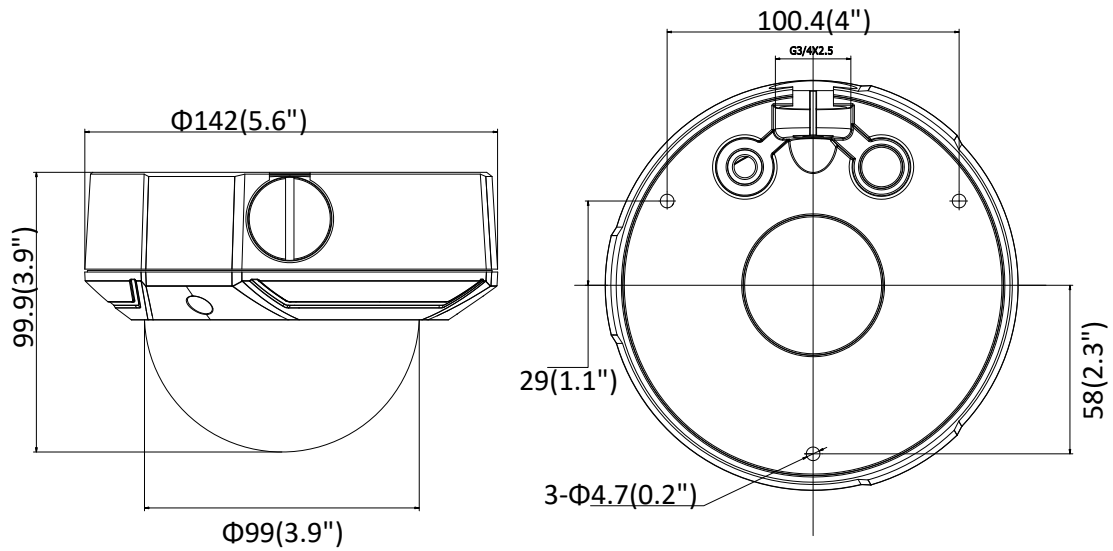

IPC-D650H-V/Z 5 MP IR Varifocal Network Dome Camera

Key Features

- 1/2.7" progressive scan CMOS
- 2560 × 1920@15fps
- 2.8 mm to 12 mm varifocal lens
- H.265+, H.265, H.264+, H.264
- Dual stream
- 3D DNR (Digital Noise Reduction)
- Up to 30 m IR range
- PoE (Power over Ethernet)
- IP67, IK10

	filter
Firmware Version	5.5.52
API	ONVIF (PROFILE S, PROFILE G), ISAPI
Simultaneous Live View	Up to 6 channels
User/Host	Up to 32 users 3 levels: Administrator, Operator, and User
Client	HiLookVision PC Client, HiLookVision App
Web Browser	IE8+, Chrome 41.0-44, Firefox 30.0-51, Safari 8.0-11
Interface	
Communication Interface	1 RJ45 10M/100M self-adaptive Ethernet port
On-board storage	Built-in Micro SD/SDHC/SDXC slot, up to 128G
Video Out (Without -Z Model)	1Vp-p Composite Output(75Ω/BNC)
Reset Button	Yes
General	
Operating Conditions	-30 °C to 60 °C (-22 °F to 140 °F), humidity: 95% or less (non-condensing)
Power Supply	12 VDC ± 25% PoE: 802.3af, class 3
Power Consumption and Current	With -Z model: 12 VDC, 0.8 A, max. 10 W PoE (802.3af, 36 to 57 V), 0.4 A to 0.2 A, max. 12 W Without -Z model: 12 VDC, 0.5 A, max. 6 W PoE (802.3af, 36 to 57 V), 0.3 A to 0.1 A, max. 8 W
Protection Level	IP67, IK10
Material	Bubble: plastic, front cover & bottom base: metal
Dimensions	Camera: Φ141 mm × 99 mm (5.6" × 3.9") With package: 140 mm × 140 mm × 154 mm (5.5" × 5.5" × 6.1")
Weight	Camera: approx. 800 g (1.8 lb.) With package: approx. 1050 g (2.3 lb.)

Available Models

IPC-D650H-V (2.8 to 12 mm), IPC-D650H-Z (2.8 to 12 mm)

Dimension

Accessories